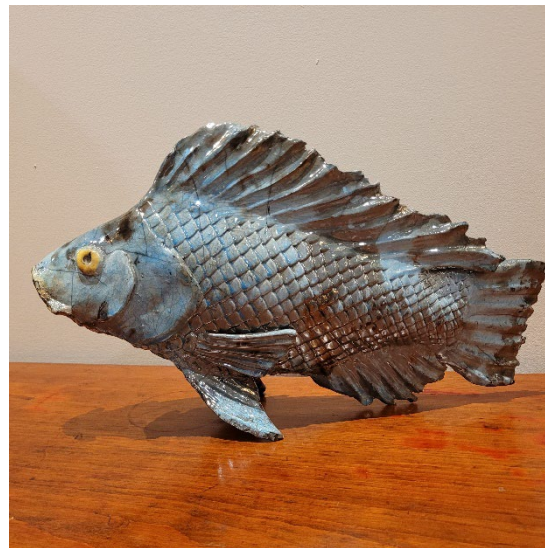

 OUR ART
OUR REGION
OUR TIME

Raku Perch
2 x 7 x 11
Ceramics - Raku
\$125

Raku Tilapia
4 x 8 x 13
Ceramics – Raku
\$225

Joe Manlove

Bio

I became involved in ceramics at Drury College in Springfield Mo as a sideline to my biology and business degree. A few years ago a professor friend of mine introduced me to the folks at Springfield Pottery and my ceramics ticket was punched.