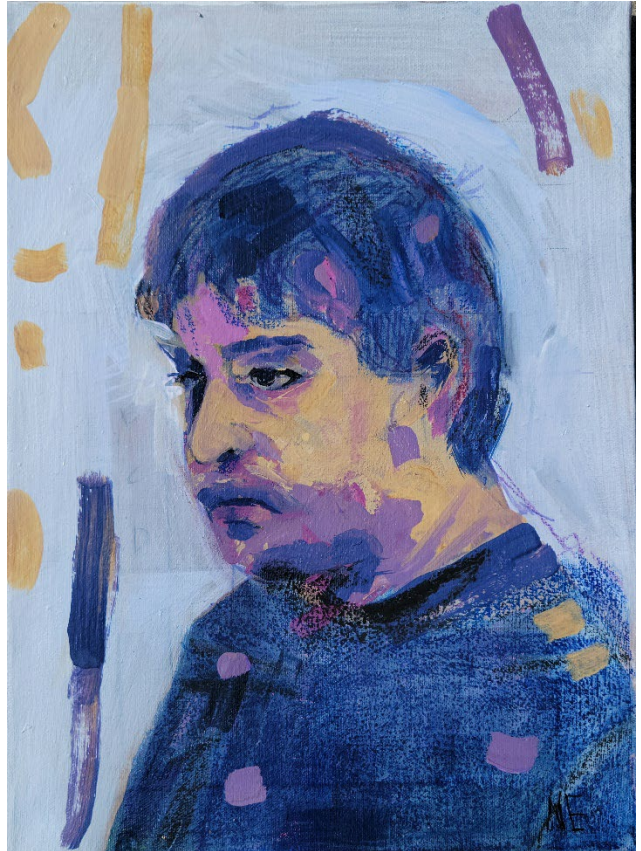

 **OUR ART
OUR REGION
OUR TIME**

Sean

16" x 12"

acrylic and pastels on canvas.

200

Nick Edens

<https://www.lifestylesinc.org/>

Bio

Artist Statement

"Portraiture is my favorite genre. It has taught me how to become a better observer and increased accuracy in my work. I thought it was really cool painting my classmate Sean. I learned quite a bit about the different lines and shades of the picture. I hope to continue creating similar works in the future for the public to see"