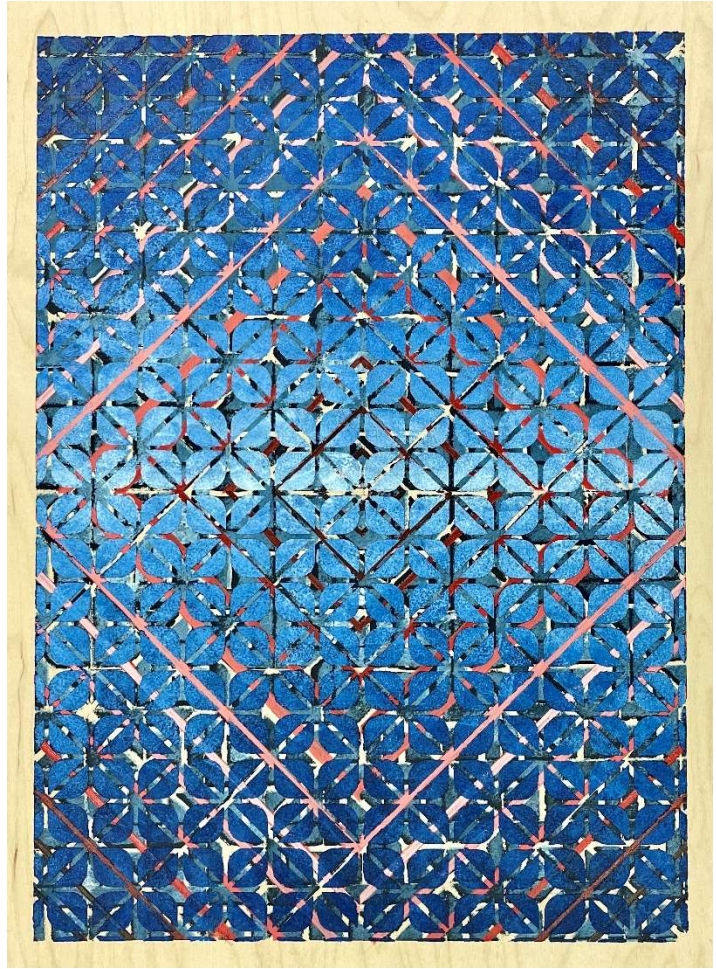

Weave

12 x 16 inches

Acrylic on Wood Panel

Price available upon request

Milan Jilka

Website: milanjilka.com

Instagram: [@milanjilka.art](https://www.instagram.com/milanjilka.art)

Bio

Artist Statement

My recent work revolves around concepts of patterning and nature, and more specifically, how the two can be woven together to produce visually interesting and unique pieces. Although I tend to gravitate toward abstraction in the work that I produce, it is really my everyday world that I continually am influenced and fascinated by, and ultimately the basis for the type of work that I produce.