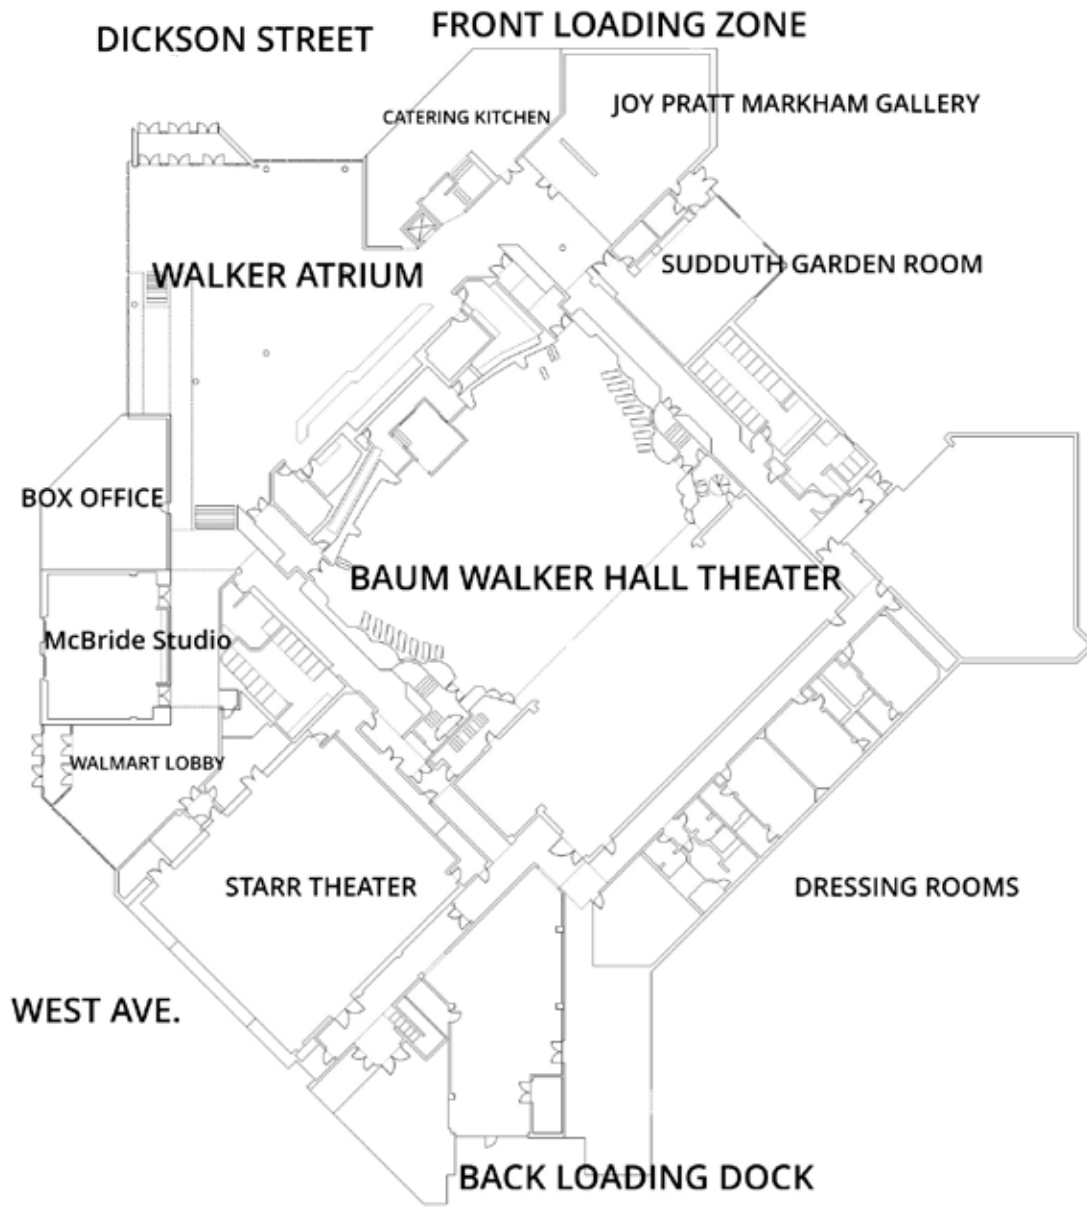

Walton Arts Center

Baum Walker **Hall**

5 Feet

 5 Feet

20 Feet

0 Feet

Walton Arts Center

Walmart **Lobby**