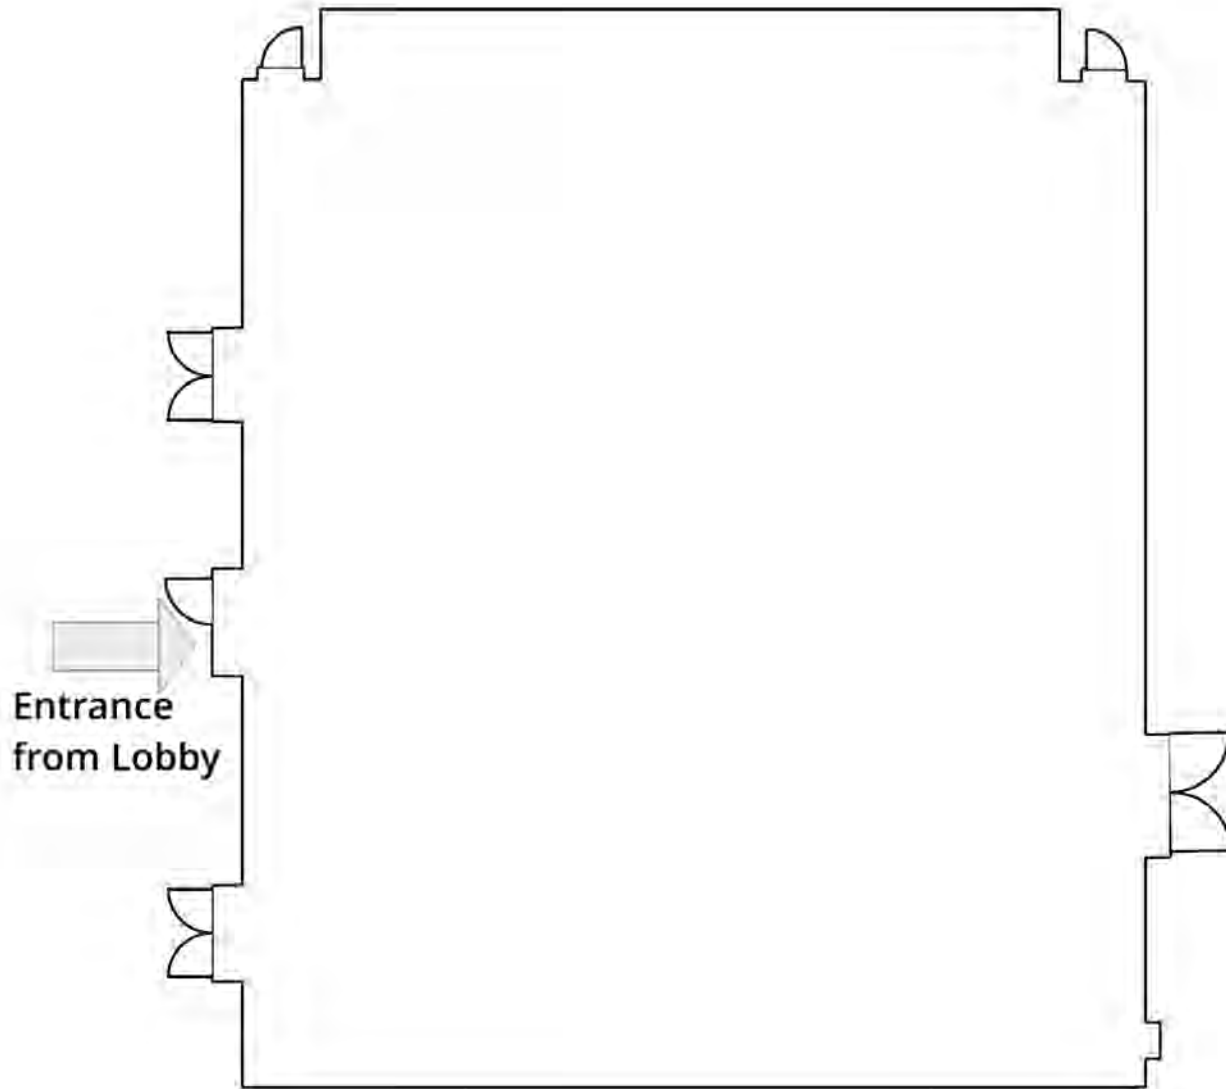

Walton Arts Center

Baum Walker Hall

5 Feet

Walton Arts Center

Starr **Theater**

5 Feet

20 Feet

Walton Arts Center

Walker **Atrium**

Dickson Street

West Ave.

10 Feet

Walton Arts Center

Walmart **Lobby**

5 Feet