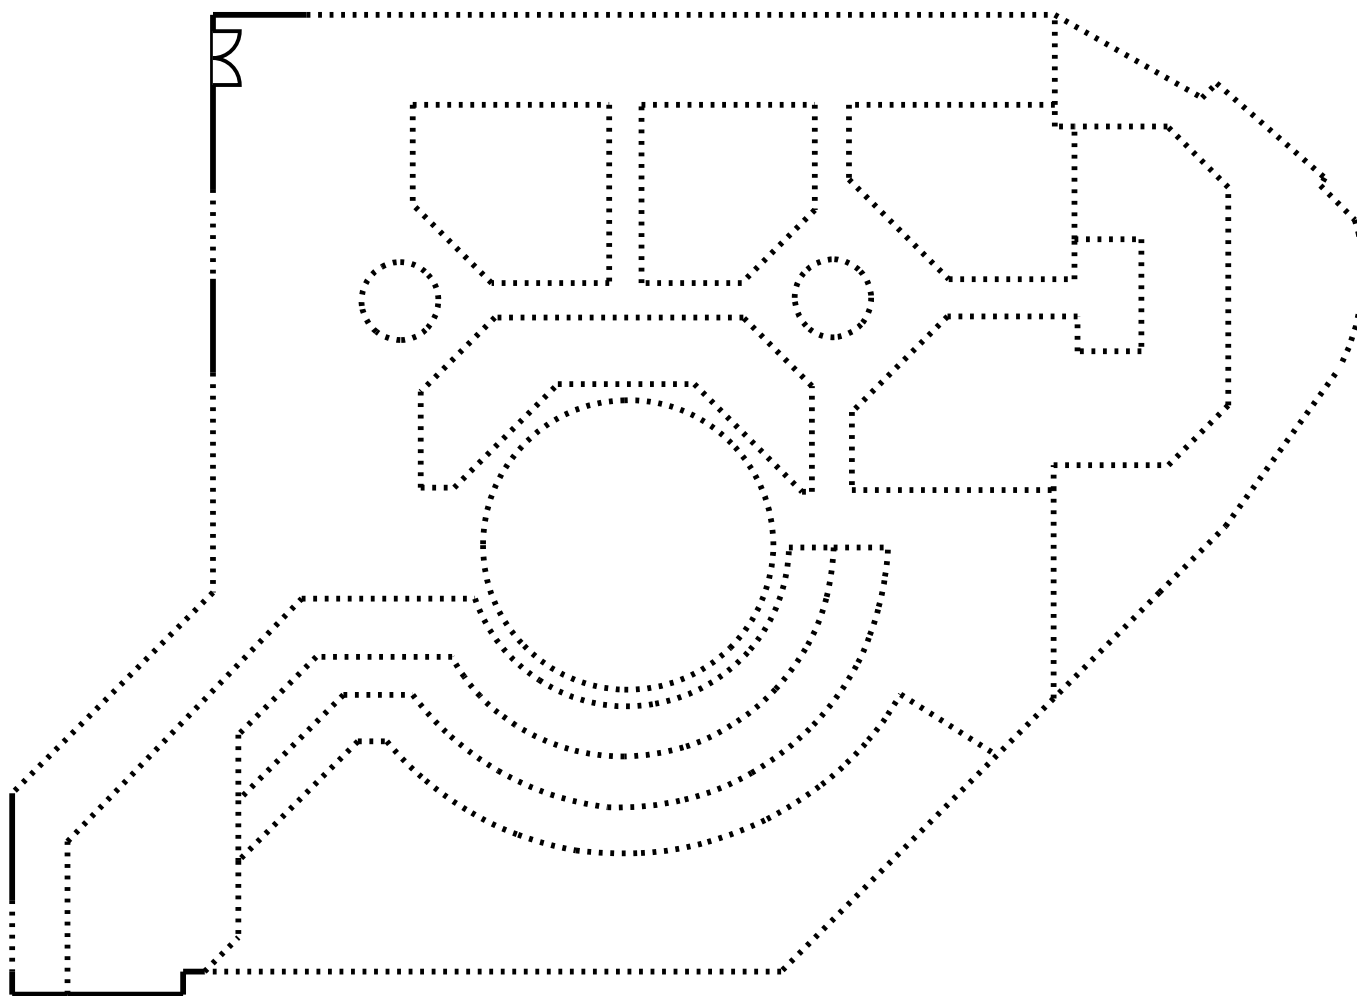

Walton Arts Center

Joy Pratt Markham **Gallery**

 2 Feet

Walton Arts Center

McBride **Studio**

 2 Feet

Walton Arts Center

Bradberry **Rose Garden**

Walton Arts Center

Baum Walker Hall

5 Feet

Walton Arts Center

Starr **Theater**

5 Feet

20 Feet

Walton Arts Center

Walker **Atrium**

Dickson Street

West Ave.

10 Feet

Walton Arts Center

Walmart **Lobby**

5 Feet