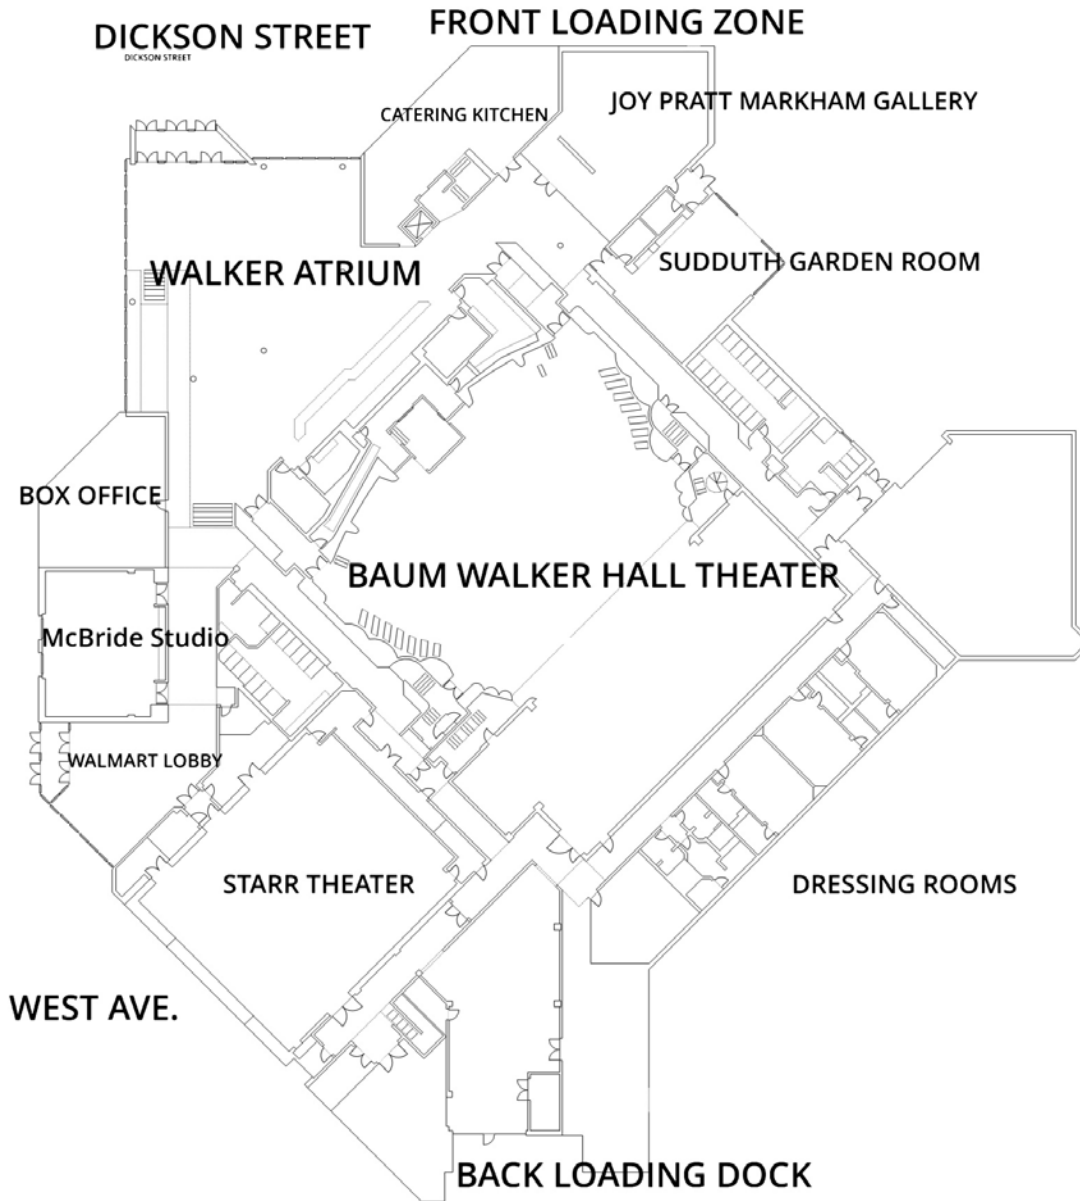

Walton Arts Center

Baum Walker Hall

5 Feet

Walton Arts Center

Starr **Theater**

5 Feet

20 Feet

Walton Arts Center

Walker **Atrium**

Dickson Street

West Ave.

10 Feet

Walton Arts Center

Walmart **Lobby**

5 Feet