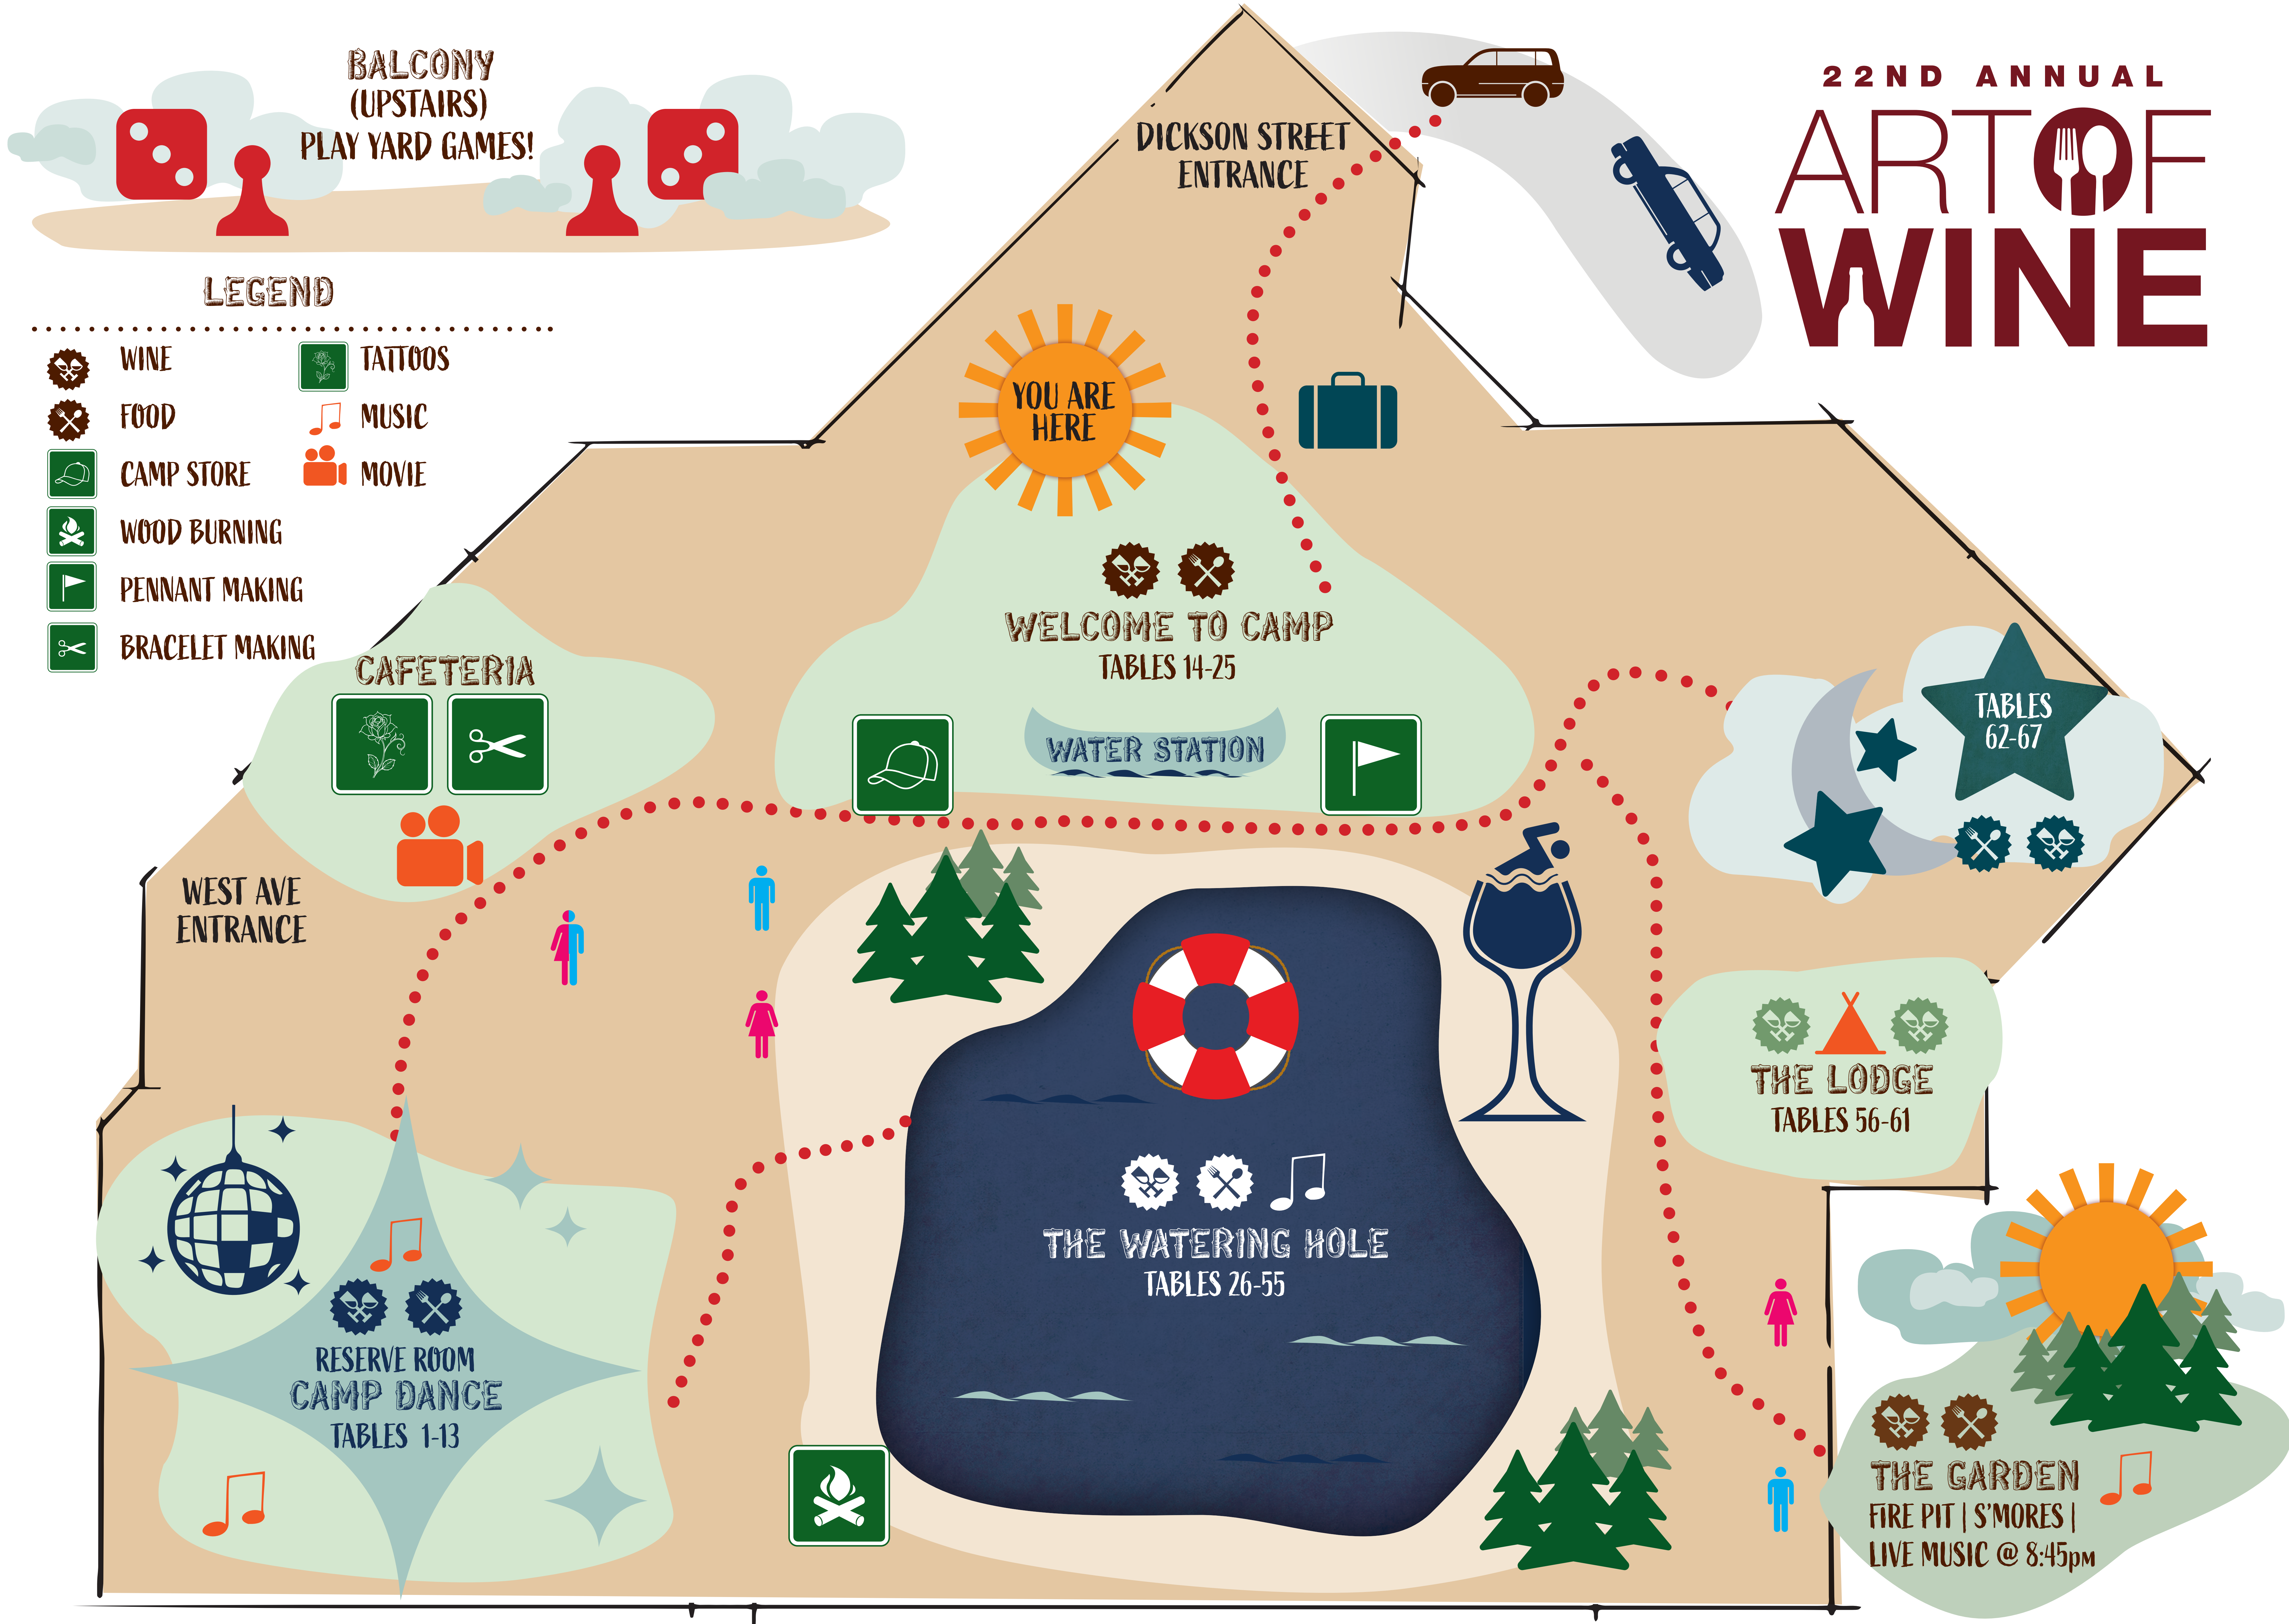

22ND ANNUAL
ART OF WINE

**BALCONY
 (UPSTAIRS)
 PLAY YARD GAMES!**

**DICKSON STREET
 ENTRANCE**

LEGEND

- WINE
- FOOD
- CAMP STORE
- WOOD BURNING
- PENNANT MAKING
- BRACELET MAKING
- TATTOOS
- MUSIC
- MOVIE

**YOU ARE
 HERE**

**WELCOME TO CAMP
 TABLES 14-25**

WATER STATION

CAFETERIA

**TABLES
 62-67**

**WEST AVE
 ENTRANCE**

**THE LODGE
 TABLES 56-61**

**RESERVE ROOM
 CAMP DANCE
 TABLES 1-13**

**THE WATERING HOLE
 TABLES 26-55**

**THE GARDEN
 FIRE PIT | S'MORES |
 LIVE MUSIC @ 8:45pm**