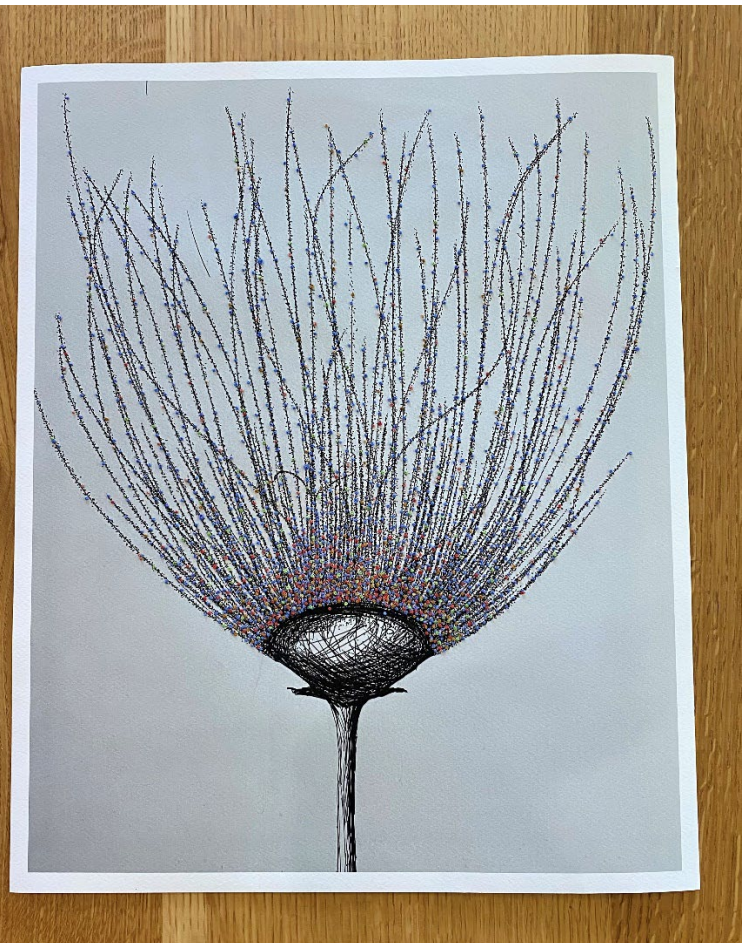

 OUR ART
OUR REGION
OUR TIME

Sophia
11 x 14 inches
Embroidery on Paper
\$550 - framed

Pollen
16 x 20 inches
Embroidery on Paper
\$700 - framed

Jan Waldon
@heyladyartstudio

Bio
Late-bloomin', self-taught fiber artist.

Artist Statement
I use hand embroidery to amend the memory of an image previously captured on a postcard or digitally.